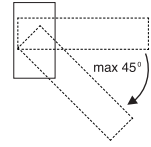

Basma kolu
Double handle