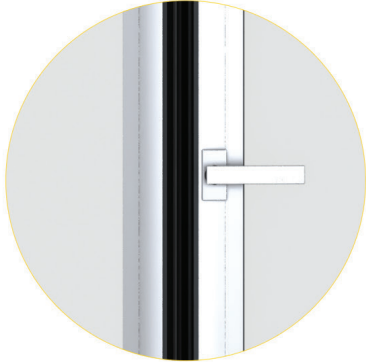

Önerilen interal sistemler:

DS 50 KT, DS 50 VF

Recommended interal systems:

DS 50 KT, DS 50 VF