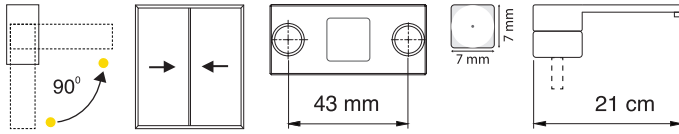

BODRUM

sürme kolu sliding handle

Sürme sistemlerin zarafetini arttıracak ve minimalist yaklaşımı ile göz dolduracak Bodrum sürme kolu, eloksallı alüminyum gövde hafif ama sağlam yapısı ve manivela uzunluğu ile hassas eller için ideal ergonomidedir.

Önerilen interal sistemler: S36, Pearl 38, PN38

Bodrum sliding handles will impress you by increasing the sleek and minimalist design of sliding systems; the anodised aluminium body with lightweight but robust structure and long lever arm has an ideal ergonomomy for sensitive hands.

Recommended interal systems: S36, Pearl 38, PN38

Kod SKU	Renk Color	Kol boyu Handle length	Adet / Koli pcs / Pack	Paket içeriği Package content
BSH 10101	CA 000	21 cm	30	1x kol / handle 1x pim / pin 2x vida / screws
BSH 10201	CA 010			
BSH 10401	CA 020			
BSH 10301	CA 050			
Kod SKU	Renk Color	Kol boyu Handle length	Adet / Koli pcs / Pack	Paket içeriği Package content
BSH 60101	CA 000	19.5 cm	20	1x kol / handle 1x pim / pin 2x vida / screws
BSH 60201	CA 010			
BSH 60401	CA 020			
BSH 60301	CA 050