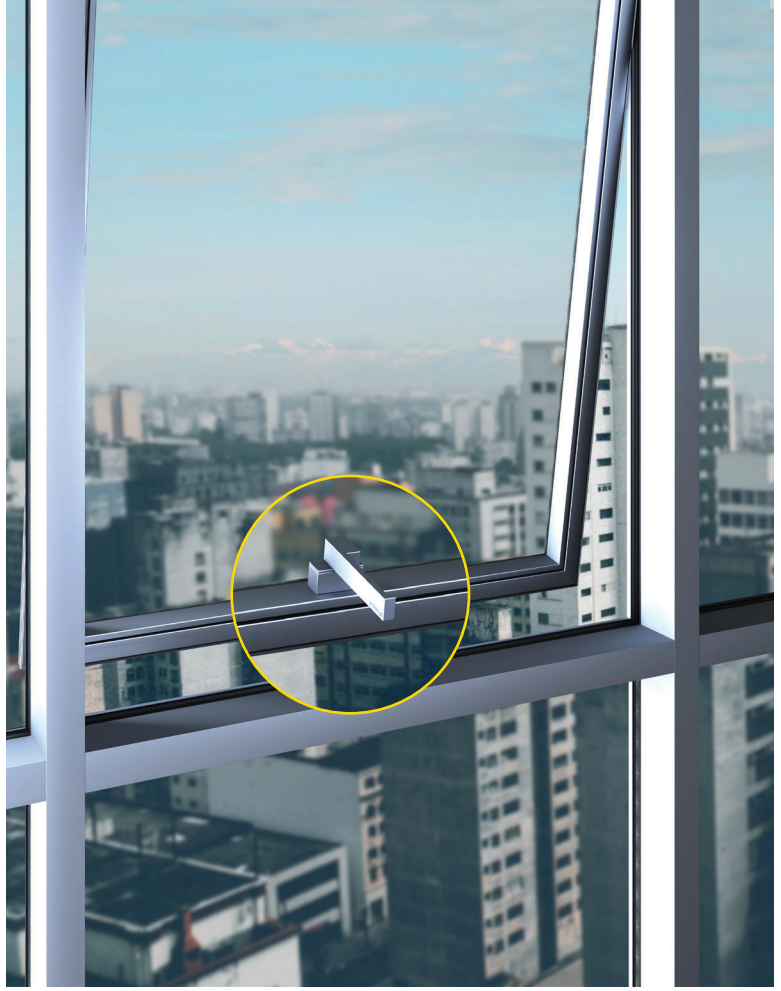

Önerilen interal sistemler:
MN, GE, KE serileri

Recommended interal systems:
MN, GE, KE series