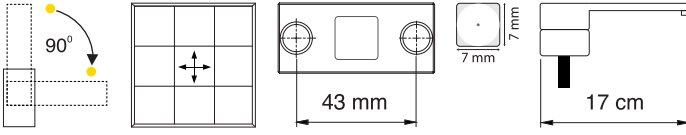

BODRUM

eksantrik cephe kolu eccentric façade handle

Cephe sistemlerinde şık ve minimalist görüntü sağlamanın yanında, eksantrik yapısı ile işlevselliği de ön plana çıkaran Bodrum eksantrik cephe kolu, maçalı cephe sistemlerinde kullanılabilir. Yatay kullanımı da dikkate alınarak pim gövdeye monte edilmiştir.

Beside the elegant and minimalist outlook, the eccentric shape is bringing functionality by façade systems. Bodrum eccentric façade handles could be used on every façade systems for i.e. bottom-hung, parallel openings. The pin is pre-mounted due to the horizontal usage.

Yön Direction	Kod SKU	Renk Color	Kol boyu Handle length	adet / koli pcs / pack	Paket içeriği Package content
Sağ Right	BFHE 00101R	CA 000	17 cm	30	1x kol / handle 2x vida / screws
	BFHE 00201R	CA 010			
	BFHE 00401R	CA 020			
	BFHE 00301R	CA 050			
Sol Left	BFHE 00101L	CA 000			
	BFHE 00201L	CA 010			
	BFHE 00401L	CA 020			
	BFHE 00301L	CA 050