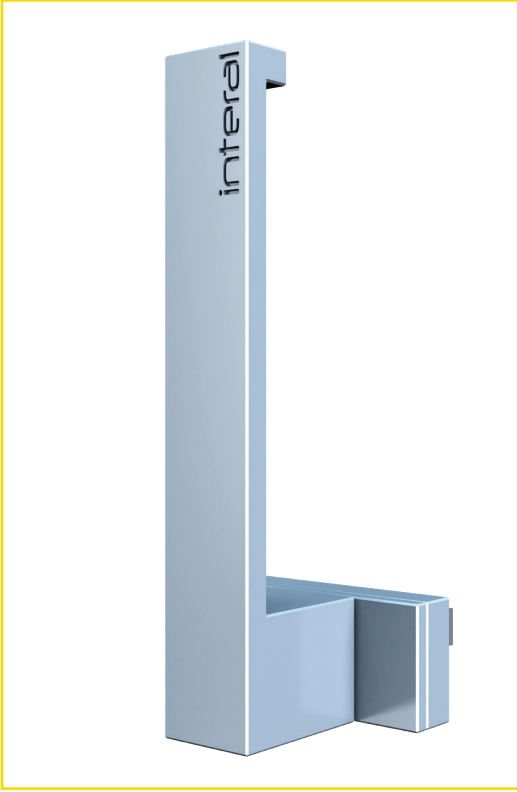

Önerilen interal sistemler:

ST60, ST70 ve ST80 serisi, EC50, C60, DS 50 KT

Recommended interal systems:

ST60, ST70 and ST80 series, EC50, C60, DS 50 KT